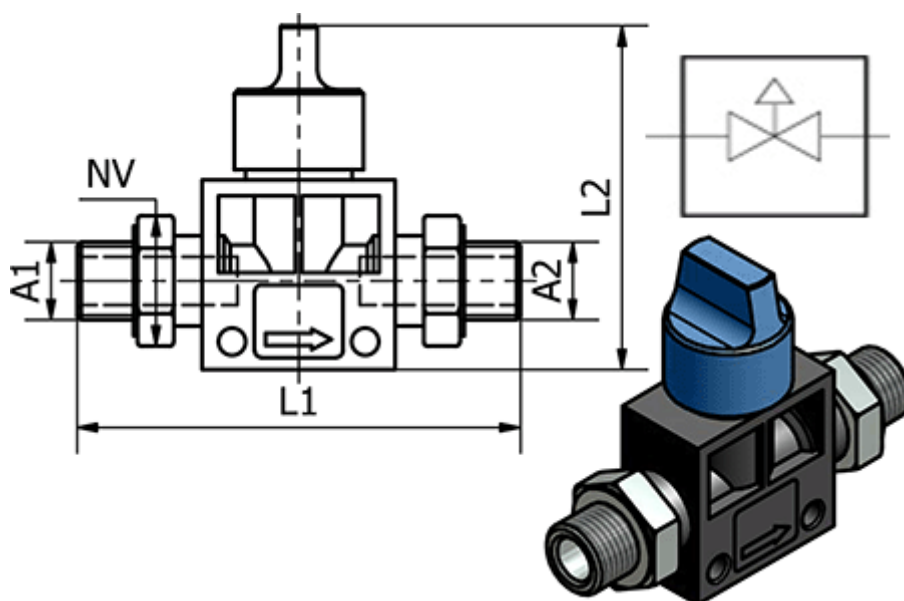

Article number: 5861941238

Description: Hand Valve 194.1238 - G 3/8" G 1/2"  
Thread/Thread

## Measures

L1	= 80
L2	= 46
NV	= 21/20
Thread A1	= G 1/2"
Thread A2	= G 3/8"